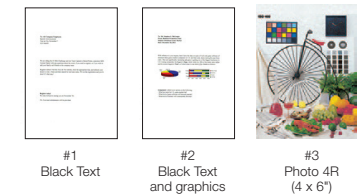

² When printed on Epson Premium Glossy Photo Paper

³ Borderless printing is supported up to 4R (4 x 6"), otherwise 3 mm top, left, right, bottom.

⁴ Default mode in accordance with ISO7779.

⁵ Quoted yields are based on the ISO 24711/24712 patterns of mixed text and colour graphics with Epson methodology. Quoted yields are based on the replacement ink bottles purchased. For print quality, part of the ink from the included bottles is used for printer startup so yields could be lower than those of replacement ink bottles. Actual yields will vary due to reasons including images printed, print settings, temperature and humidity. Yields may be lower when printing infrequently or predominantly with one ink colour. Ink is used for both printing and printhead maintenance. All inks are used for both black and colour printing.

Apple, iPad and iPhone are trademarks of Apple Inc., registered in the U.S and other countries. App Store is a service mark of Apple Inc.

Android is a trademark of Google Inc.

Dealer's Stamp

Information correct at time of printing
Printed June 2019

Sales Enquiries
800 120 5564

For latest specifications, visit www.epson.com.sg/ecotank or call **800 120 5564**.

Epson Singapore Pte Ltd 1 Harbourfront Place, #03-02 HarbourFront Tower One, Singapore 098633. Tel: (65) 6586-5500 Fax: (65) 6271-9755
Epson Customer Care Centre 108, Pasir Panjang Road, #04-08 Golden Agri Plaza, Singapore 118535. Epson Helpdesk: 800 120 5564. Operating hours: Monday – Friday, 9am – 6pm, Saturday, 9am – 1pm. Closed on Sunday and Public Holiday.